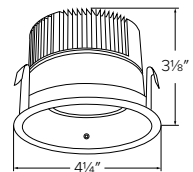

4" LED Insert & Interchangeable Trims

ELD4RT1227	ELD4RT1230	ELD4RT1240
800 lm	850 lm	900 lm
2700K	3000K	4000K
12.6W	12.6W	12.6W

LED Insert for Interchangeable Trims

- Insert Base includes LED, heat sink and driver
- Interchangeable trim ordered separately
- Medium base adapter included
- Life Span of 50,000 hours L70
- Compatible with EL490ICA, EL490RICA, EL492ICA, EL492RICA

Input Power	12.6W
Lumens	800 - 900
Color Temp.	2700K - 4000K
CRI	90+
Input Volt	120V
Damp Location	UL listed
Dimmable	Triac/ELV

Medium Base Adapter Included

Reflector Trims

All White
EL4330W

Black Reflector, White Ring
EL4330B